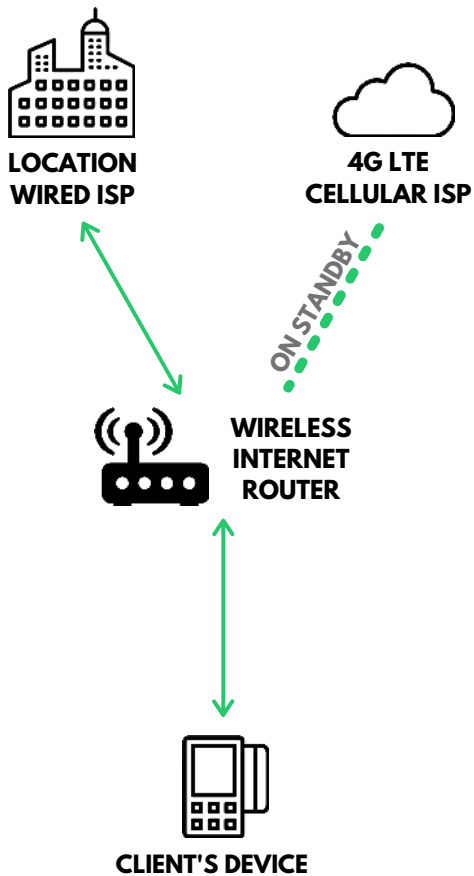

WIRELESS FAILOVER

Automatic Failover within 10 Seconds

Location's Internet is Up

Location's Internet is Down